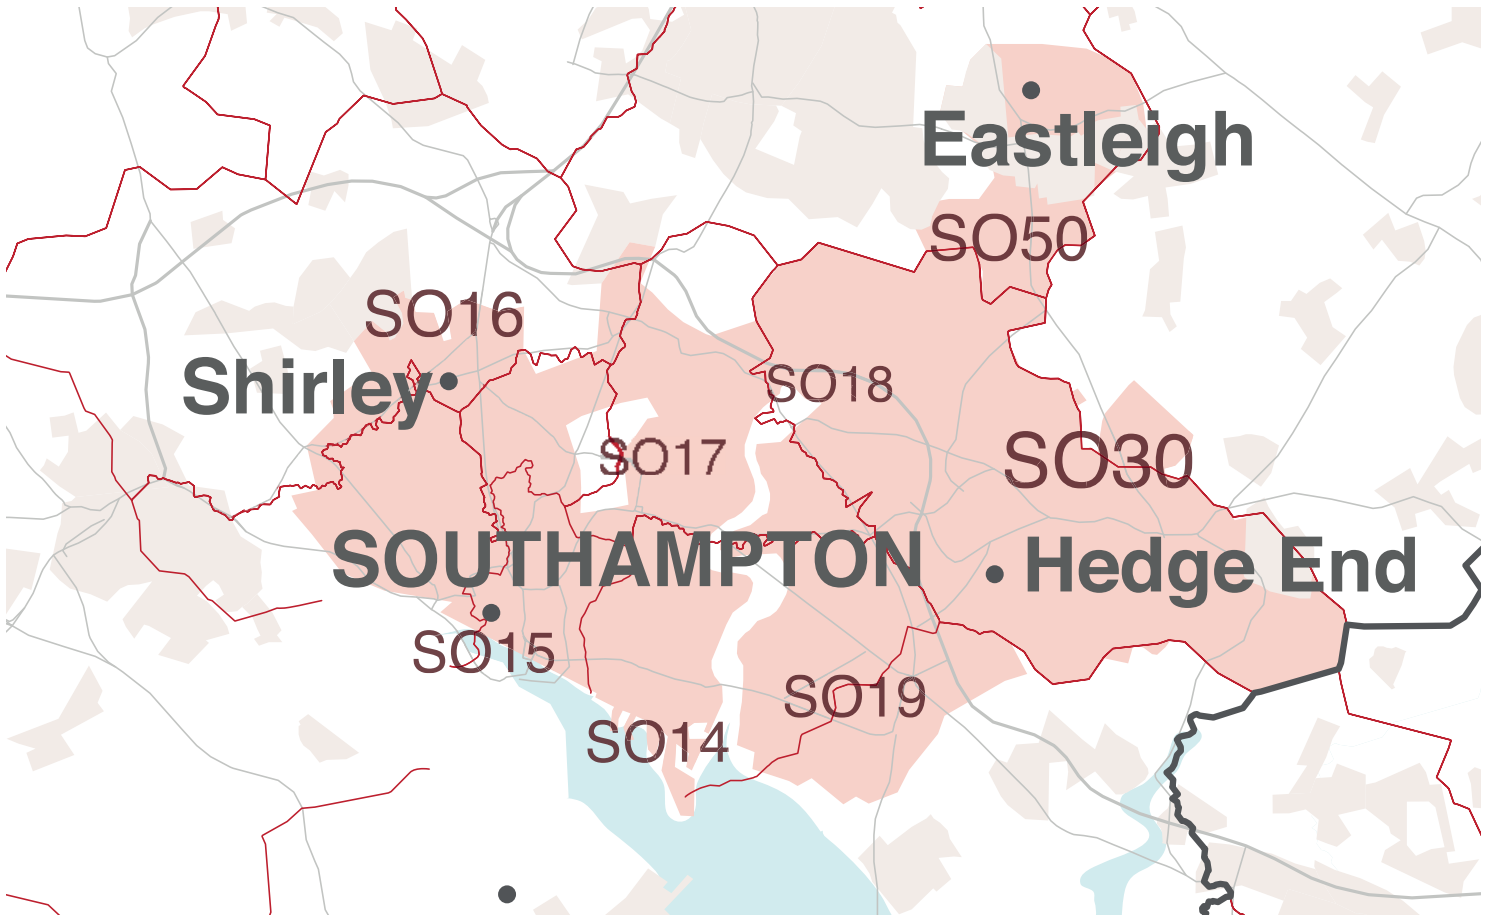

SOUTHAMPTON SITE SEARCH

FOR RETAIL, OFFICE OR LIGHT INDUSTRIAL

ON BEHALF OF DIGNITY PLC FUNERAL DIRECTORS – A £314M LISTED COMPANY

DIGNITY PLC

Requirement 1

Office / Light Industrial / Sui-Generis

6 – 9,000sqft

10 car spaces

Location Postcodes **SO14 - SO19** inc
SO30 Hedge End
SO50 Eastleigh

Requirement 2

Retail

2 – 3,000sqf

5 car spaces

Location Postcode **SO16** Shirley

Ryan Kennedy

RK Real Estate

+44 7715 001003

ryan@rkrealestate.co.uk

www.rkrealestate.co.uk